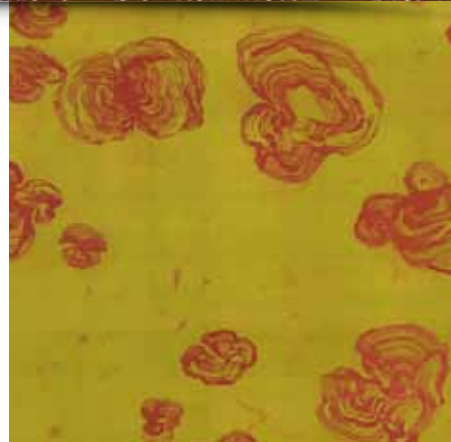

Etchings • Fungi 2013
Etched Metal or Ink on Paper
Mounted on Panel
20" x 20" x 2.25"
$1400 each