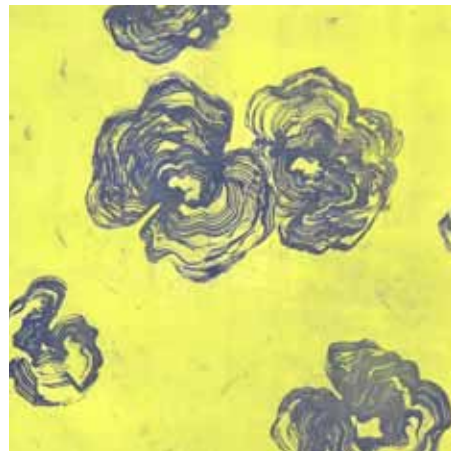

Etchings • Fungi 2013
Etched Metal or Ink on Paper
Mounted on Panel
20" x 20" x 2.25"
$1400 each